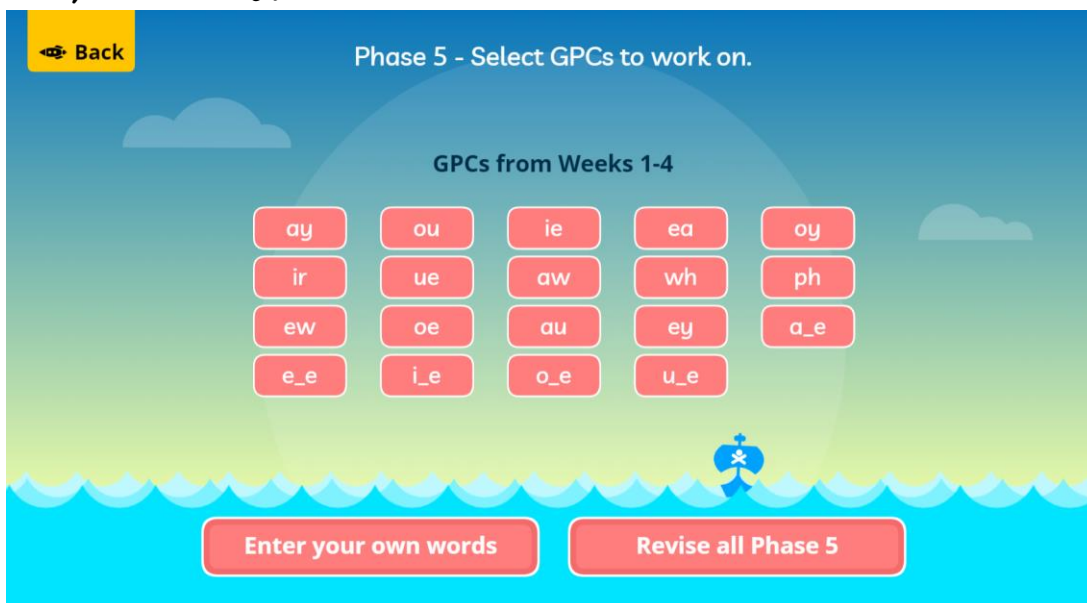

PHONICSPRAY GUIDE

1. LOGIN TO THE SITE USING THE DETAILS BELOW:
USERNAME – MARCH20
PASSWORD – HOME
2. WHEN LOGGED IN, CLICK ON RESOURCES, THEN CLICK ONTO PHASE 5. THIS SHOULD THEN BRING UP THE GAMES FOR THE CHILDREN TO PLAY.

3. LET'S PLAY BURIED TREASURE!
CLICK ON THE GAME CALLED 'BURIED TREASURE'.
4. WHEN ON THE GAME, YOUR SCREEN SHOULD LOOK SOMETHING LIKE THIS:

CLICK ON THE START BUTTON!

5. CLICK ON 'PHASE 5'.

6. NOW, CLICK ON 'OY'.

7. YOU ARE NOW READY TO PLAY THE GAME! GOOD LUCK 😊

THESE ARE ALSO THE SAME STEPS YOU WOULD NEED TO TAKE TO PLAY DRAGON'S DEN AND PICNIC ON PLUTO.