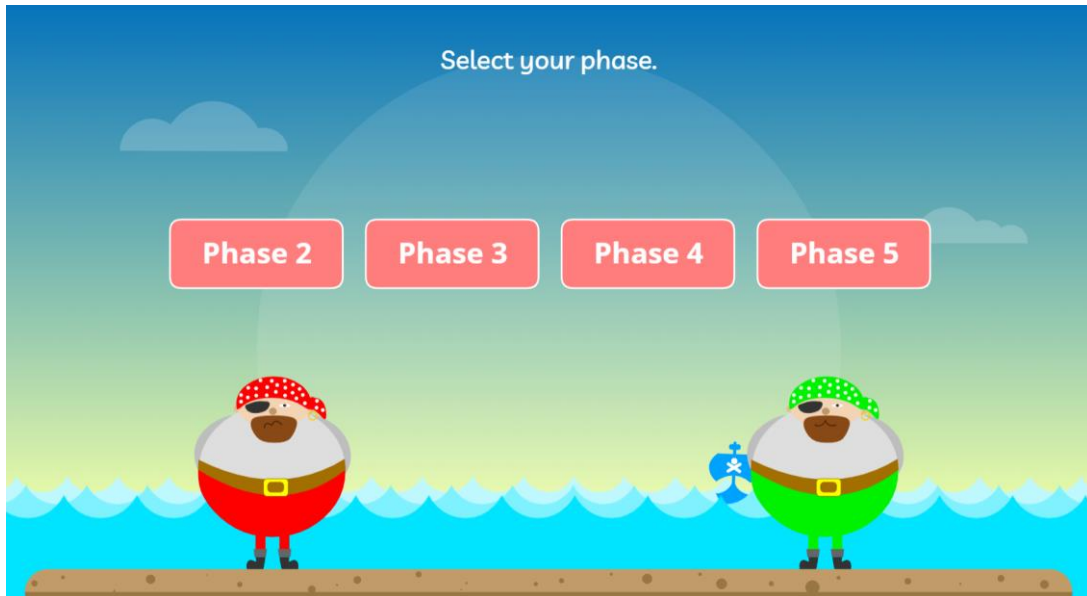

PHONICSPRAY GUIDE

1. LOGIN TO THE SITE USING THE DETAILS BELOW:
USERNAME – MARCH20
PASSWORD – HOME
2. WHEN LOGGED IN, CLICK ON RESOURCES, THEN CLICK ONTO PHASE 5. THIS SHOULD THEN BRING UP THE GAMES FOR THE CHILDREN TO PLAY.

3. LET'S PLAY BURIED TREASURE!
CLICK ON THE GAME CALLED 'BURIED TREASURE'.
4. WHEN ON THE GAME, YOUR SCREEN SHOULD LOOK SOMETHING LIKE THIS:

CLICK ON THE START BUTTON!

5. CLICK ON 'PHASE 5'.

6. NOW, CLICK ON 'OY'.

7. YOU ARE NOW READY TO PLAY THE GAME! GOOD LUCK 😊

THESE ARE ALSO THE SAME STEPS YOU WOULD NEED TO TAKE TO PLAY DRAGON'S DEN AND PICNIC ON PLUTO.